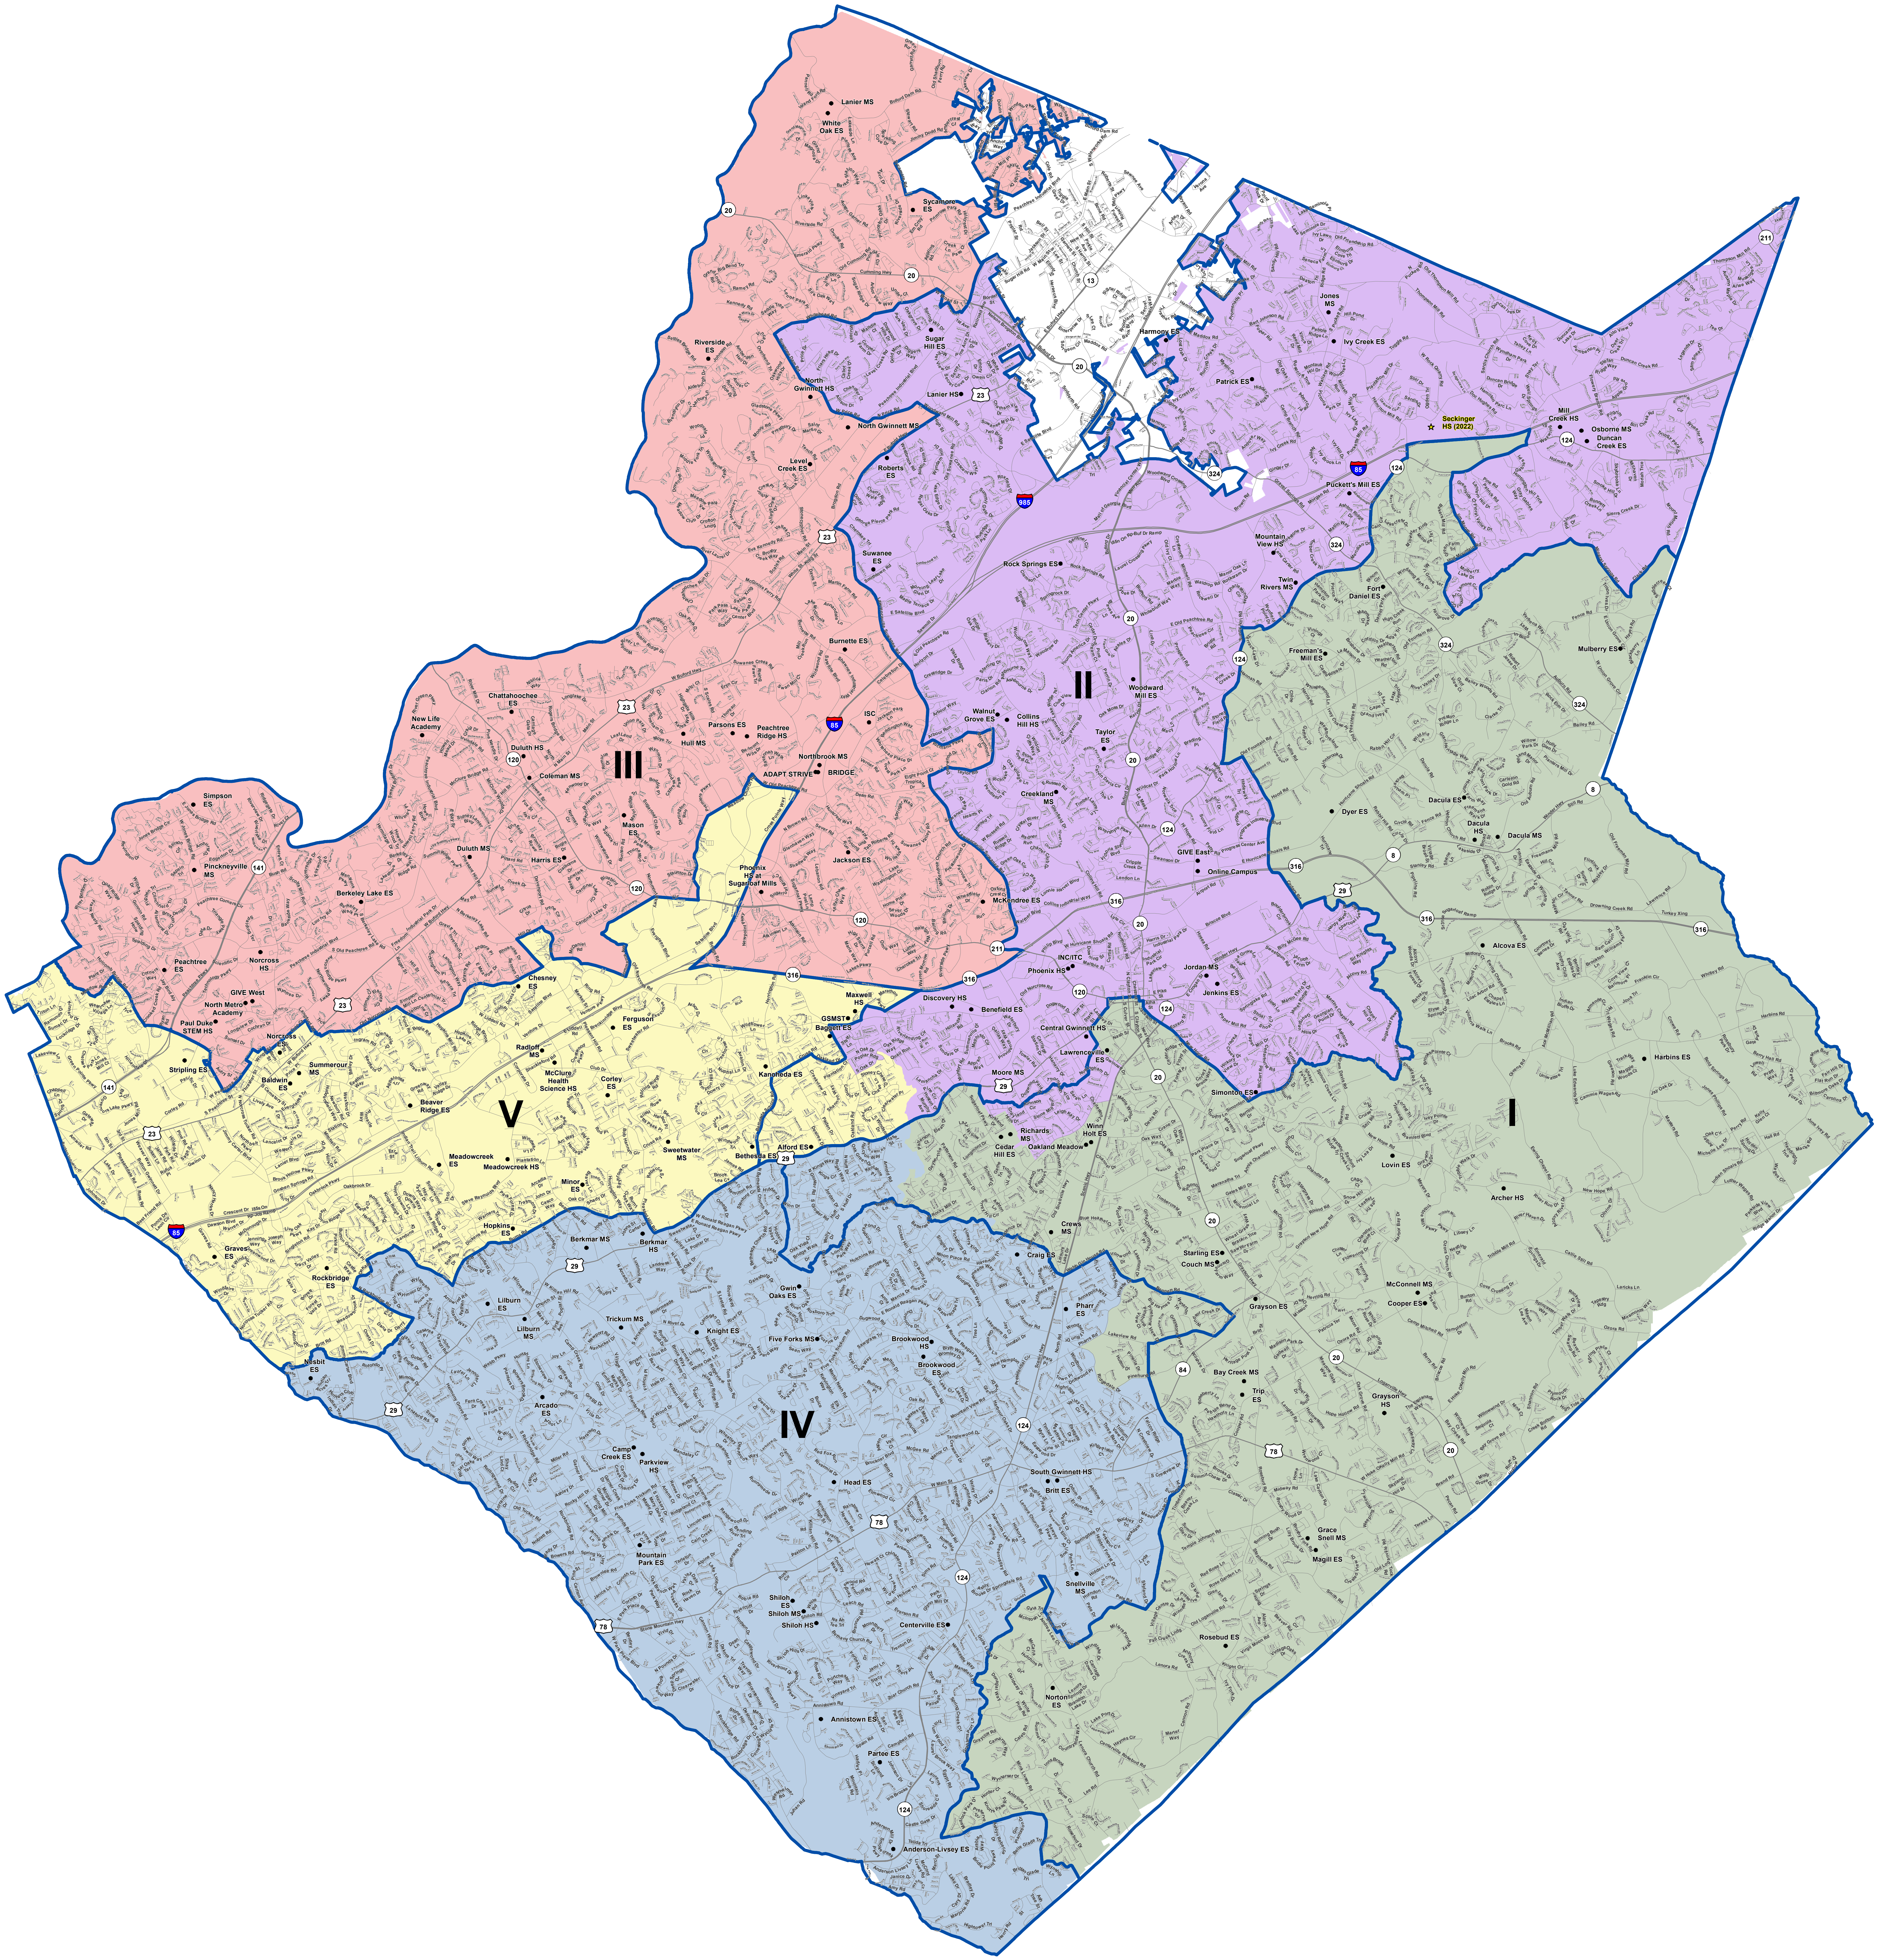

Gwinnett County Public Schools - 2022 Board of Education Districts: Map Option 1

* The Gwinnett County Board of Education engaged the Legislative and Congressional Reapportionment Office (LCRO) for the purpose of redrawing Board Members' districts and has worked in a bipartisan fashion to develop map options. Both map options will be forwarded to the Gwinnett County Legislative Delegations as they make decisions regarding a final map to submit to the Georgia General Assembly for consideration.

Legend

Gwinnett County Public Schools

- All Schools
- Future Use
- Major Roads
- Streets
- Current Board of Education Districts

Map Option 1 - Board of Education Districts

- District I - Karen Watkins
- District II - Steve Knudsen
- District III - Dr. Mary Kay Murphy
- District IV - Everton Blair, Jr.
- District V - Dr. Tarece Johnson