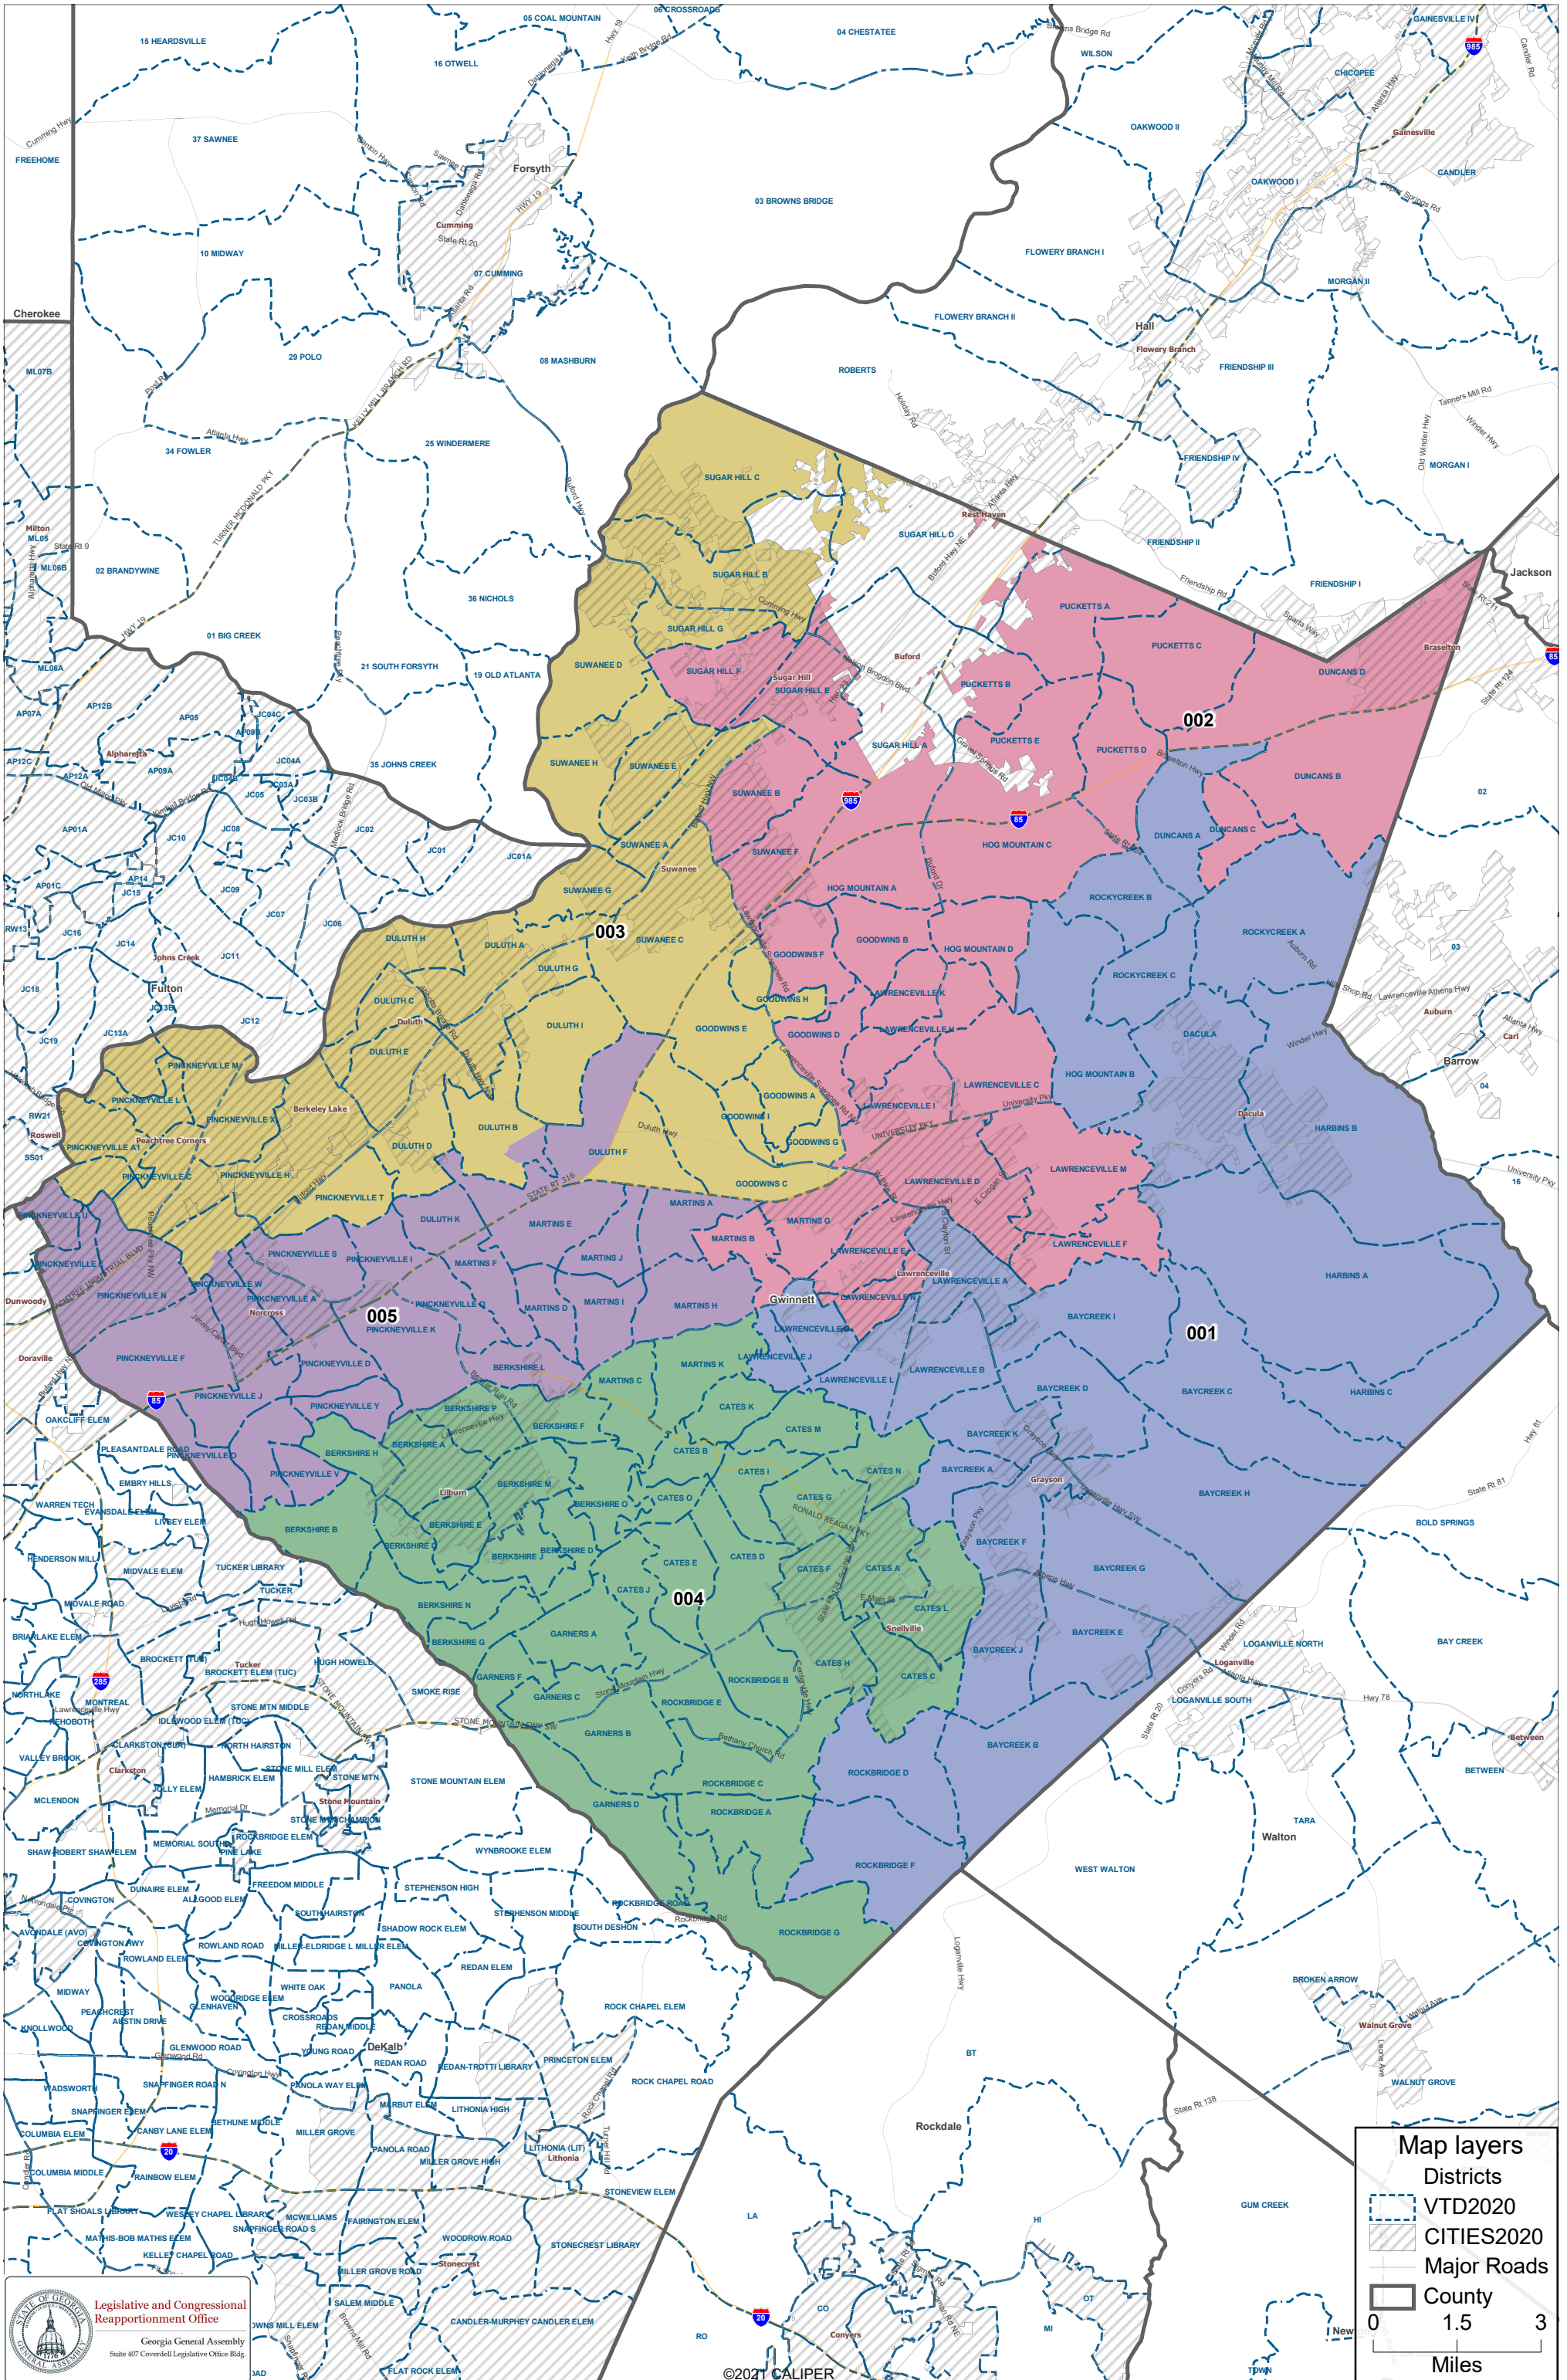

# Gwinnett County School Board Districts - Adopted 2022

Client: Gwinnett  
Plan: GwinnettSB-2022  
Type: Local

**Map layers**

- Districts
- VTD2020
- CITIES2020
- Major Roads
- County

0 1.5 3 Miles